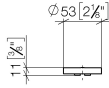

11 188 811

- with hot / cold marking
- for two-hole basin mixer

	Brushed Platinum	11 188 811-06
	Chrome	11 188 811-00
	Platinum	11 188 811-08
	Durabress (23kt Gold)	11 188 811-09
	Dark Chrome	11 188 811-19
	Brushed Durabress (23kt Gold)	11 188 811-28
	Brushed Dark Platinum	11 188 811-99

11 188 811

mm [inches]

11 188 811

Parts for other  
finishes can be found  
here: [Chrome](#)